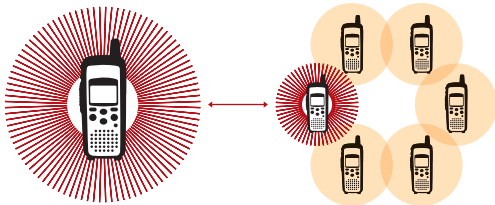

The Digital Difference

Why Motorola Digital On-Site Two-Way Radios Meet Your Needs Best

What makes the DTR Series perfect for your on-site operation? The digital technology of the DTR550™ and DTR650™ enables each unit to have its own unique 11-digit identification, bringing you new calling options:

DIGITAL ONE-TO-ONE CALLING

Allows you to call and talk privately with a specific user's radio. A private-call recipient can receive an alert, and the recipient's unit displays the caller's ID.

DIGITAL ONE-TO-MANY CALLING

- Public group call—all other DTR Series radios on the same group ID and channel hear communications, similar to analog radios.
- Private group call—enables you to program DTR Series radios to communicate with specific sets of group members.

Digital One-to-One Calling