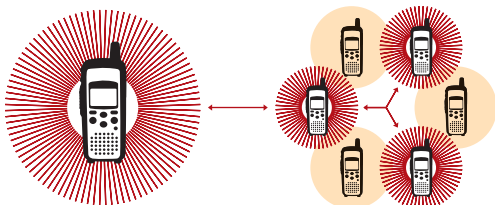

Digital One-to-Many Calling—Private Group Call